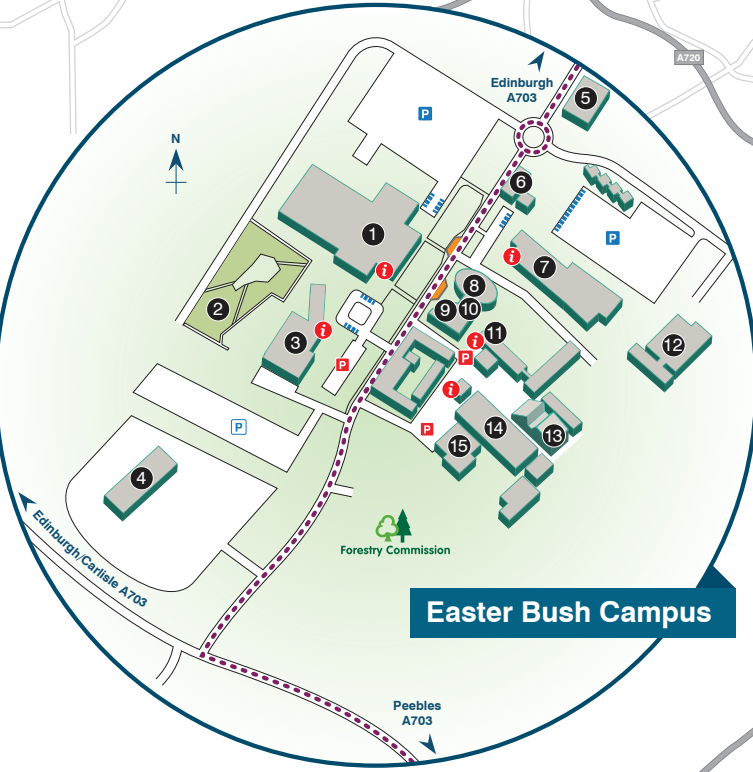

1. The William Dick Building
2. Community Garden
3. The Hospital for Small Animals and Riddell-Swan Veterinary Cancer Centre
4. The Bumstead Building
5. Nursery
6. Campus Service Centre
7. The Roslin Institute
8. The Global Academy of Agriculture and Food Systems
9. Supporting Evidence-Based Interventions (SEBI)
10. The Charnock Bradley Building
11. Farm Animal Practice
12. The Greenwood Building
13. Equine Diagnostic, Surgical and Critical Care Unit
14. Equine Hospital and Practice
15. Farm Animal Hospital

- Overflow parking
- Disabled parking
- Main entrance & reception
- Bus stop
- Bus route
- Client parking
- Parking

Easter Bush Campus

Langhill Farm

1 mile