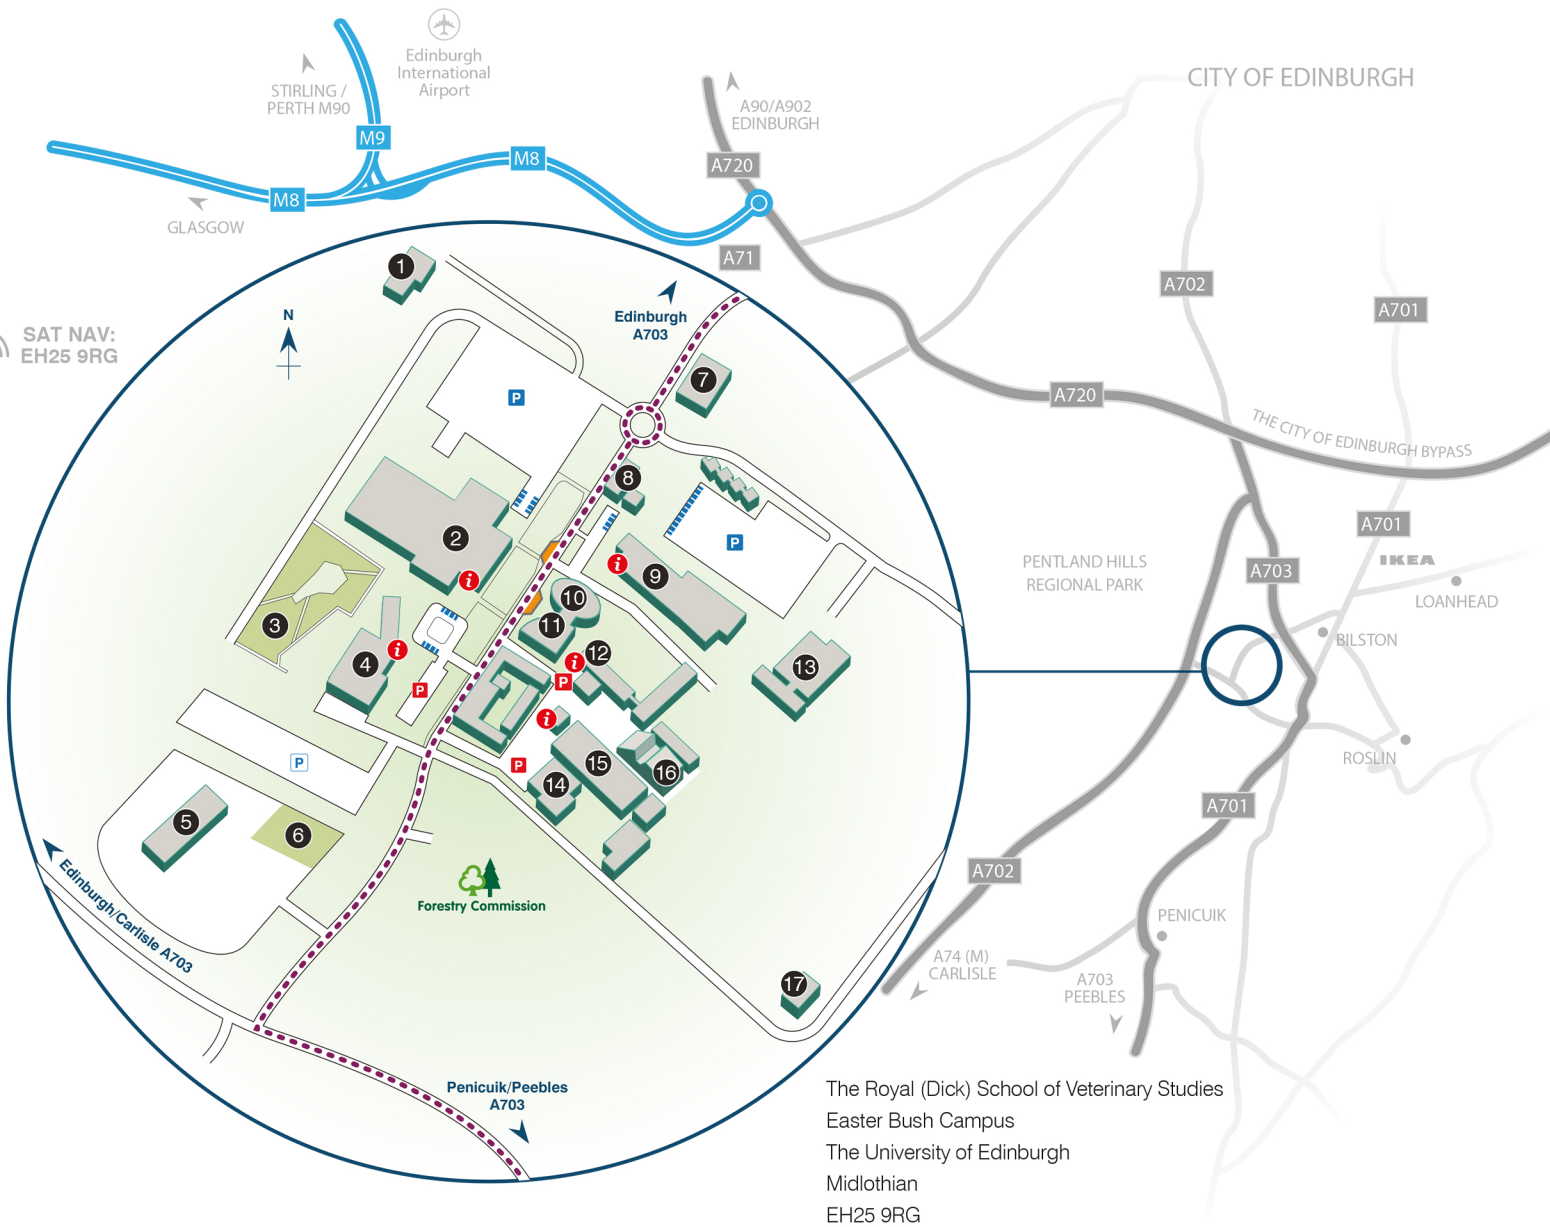

How to find us

The Easter Bush Campus is located approximately eight miles south of Edinburgh city centre.

More information on how to find us: www.ed.ac.uk/schools-departments/vet/about/location

1. Sheep Shed
2. Veterinary Teaching Building
3. Community Garden
4. The Hospital for Small Animals and Riddell-Swan Veterinary Cancer Centre
5. The Bumstead Building
6. Campus Grass Pitch
7. Childrens Nursery
8. Campus Service Centre

9. The Roslin Institute
10. Global Academy of Agriculture and Food Systems
11. The Charnock Bradley Building
12. Farm Animal Practice
13. The Greenwood Building
14. Farm Animal Hospital
15. Equine Hospital and Practice
16. Equine Diagnostic, Surgical and Critical Care Unit
17. Energy Centre

- Overflow parking
- Disabled parking
- Main entrance & reception
- Bus stop
- Client parking
- Parking
- Bus Route